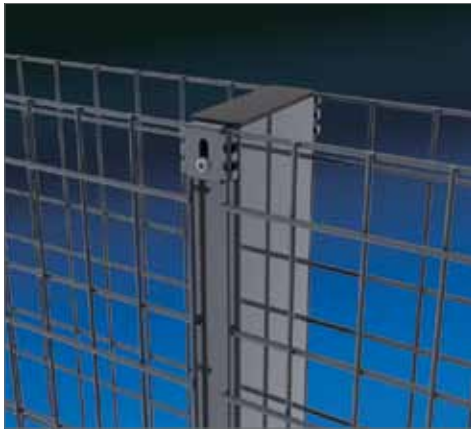

Easy installation

The Zenturo Super panels can be combined with the Bekacclip posts (to be mounted with collars) or the Zenturo post system (with spider fixators) for gable walls.

Complete system

The complete Zenturo Super system consists of panels in 6 heights, to be installed with 2 types of posts with a specific fixation system, and a Zenturo swing gate. In this way, you design your own unique, secure fencing system.

* Only for installation of a Zenturo Super panel, straight fence with posts in concrete. For installation as a gabion wall, use only the Zenturo post concept.

** Extra inserts are foreseen to combine two panels on top of each other.

Posts

The unique Zenturo Post concept for decorative garden gabion walls.

Product detail

BENEFITS

- Aesthetically attractive and unique design with discreet fixators.
- The specific post profile offers optimal rigidity.
- High security factor: hexagonal safety bolts are used for the spider fixing.
- The wall withstands frontal wind loads of up to 120 km/h.