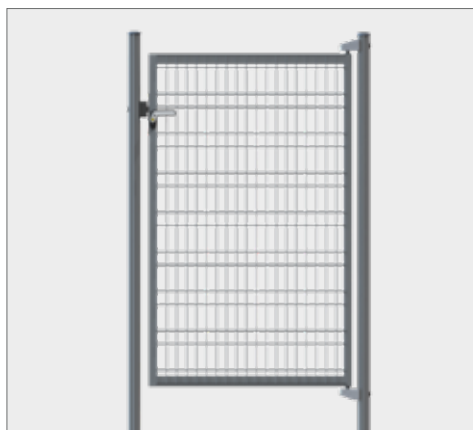

Zenturo® Super swing gate

Gates

Zenturo Super single swing gates are ideal for a stylish entrance. The frame infill perfectly matches the Zenturo style, for both version, Classic & Super.

Product detail

BENEFITS

- The frame, the Zenturo Super infill and the post system are very robust.
- The Zenturo Super gate is equipped with a design and secure lock and hinge system:
 - a small, discreet, integrated lock with safety anchor (all stainless steel)
 - secure, aesthetic handles with integrated key cylinder
 - high quality lock fitting in a discreet design
 - black metallic hinges, in a contemporary design and in line with the handles
- Can be combined with Zenturo Classic and Zenturo Super fencing systems.

Frame

Frame made of square tube 40x40 mm with welded-on Zenturo Super panel.

Gate infill

The gate infill consists of a Zenturo Super wire mesh panel, with mesh sizes 100x50/50x50 mm and with alternating horizontal wires.

Accessories

Zenturo Super swing gates feature 2 gate posts, diameter 60 mm (Bekaclip posts), with associated collars, diameter 60 mm, to fix the Zenturo panels to the gate posts.

The gate accessories (lock/handles/gate fitting/hinges) offer various additional benefits in terms of quality, security and design.