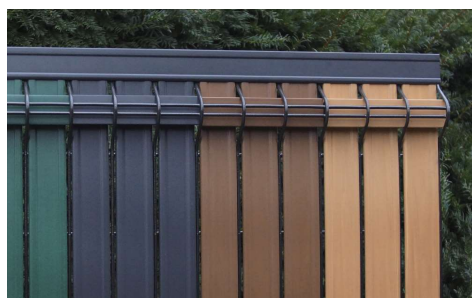

Screeno® Line

Privacy solutions

Modular and effective solution to create privacy on a new or installed Betafence panel fences.

Product detail

BENEFITS

Decorative

Decorative & stylish privacy solution, available in a wide range of different colours and heights.

Compatibility

Betafence's Screeno Line can be combined with Bekafor Classic residential panels and with Nylofor 3D and 3D Pro professional panels.

Easy installation

All privacy systems can be easily installed on an existing or newly installed fence. For installation, no tools are required.

- green
- anthracite
- imitation light woodlook

Compatible with 2m wide panels:

- Bekafor Classic

Nylofor Screeno Line

Privacy slats in PVC, standard available in 4 colours:

- green
- anthracite
- imitation light woodlook
- imitation dark woodlook

Compatible with 2,5 meter wide panels:

- Nylofor 3D
- Nylofor 3D Pro.

Installation

The horizontal & vertical slats can easily be glided in the panel. The vertical slats can be fixed to the panel's bottom horizontal wire, by means of clips (included in the packing) and without tools.