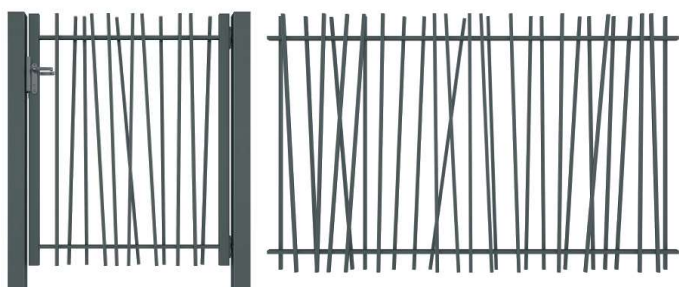

## Panels

The panels have a width of 2400 mm and are available in a range of heights from 1000 to 2000 mm.

The vertical square tubes are welded at both sides of the horizontal tubes, in a criss-cross way.

## Posts and fixation

### Bekafix posts

CreaZen panels are installed with Bekafix and Bekafix Ultra posts. They are easily fixed to the posts by making use of specific fixators.

## Gates

CreaZen fences can be combined with CreaZen gates, available as a single and double swing gates.