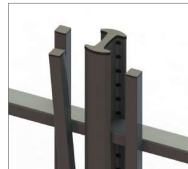

Panels

The panels have a width of 2400 mm and are available in a range of heights from 1000 to 2000 mm.

The vertical square tubes are welded at both sides of the horizontal tubes, in a criss-cross way.

Spacing between the vertical tubes is max. 110 mm

Horizontal rectangular tubes: 40 x 20 mm

Vertical square tubes: 20 x 20 mm

Posts and fixation

Bekafix posts

CreaZen panels are installed with Bekafix and Bekafix Ultra posts. They are easily fixed to the posts by making use of specific fixators.

Gates

CreaZen fences can be combined with CreaZen gates, available as a single and double swing gates.